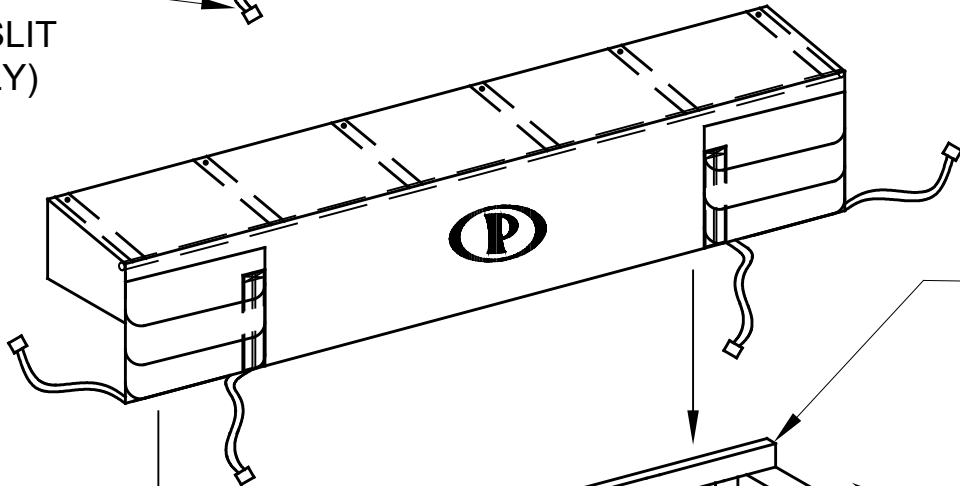

CURTAIN WITH
FOAM
F: 4" FOAM
EF: 1"
FOAM

2" STRAP
(VELCRO SLIT
UNITS ONLY)

2" x 4"
ATTACHED TO
CURTAIN AT
FACTORY