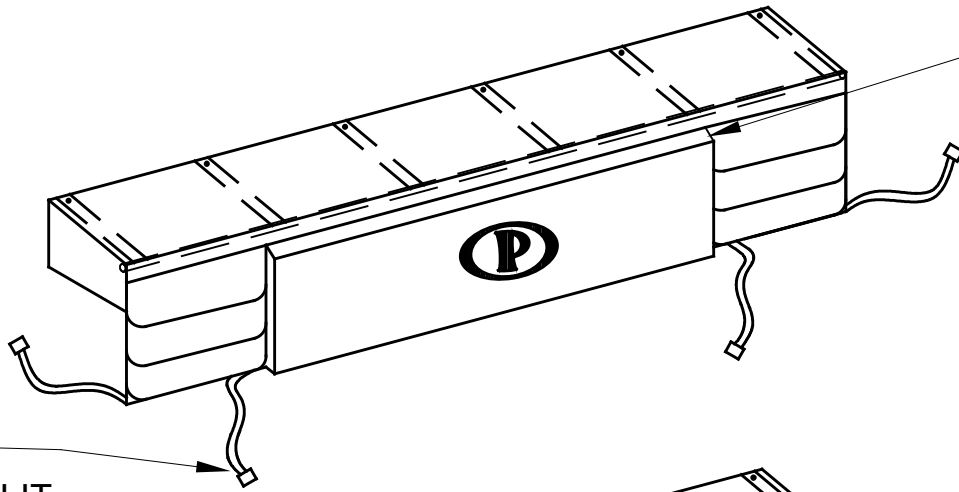

CURTAIN WITH
FOAM
F: 4" FOAM
EF: 1"
FOAM

2" STRAP
(VELCRO SLIT
UNITS ONLY)

2" x 4"
ATTACHED TO
CURTAIN AT
FACTORY